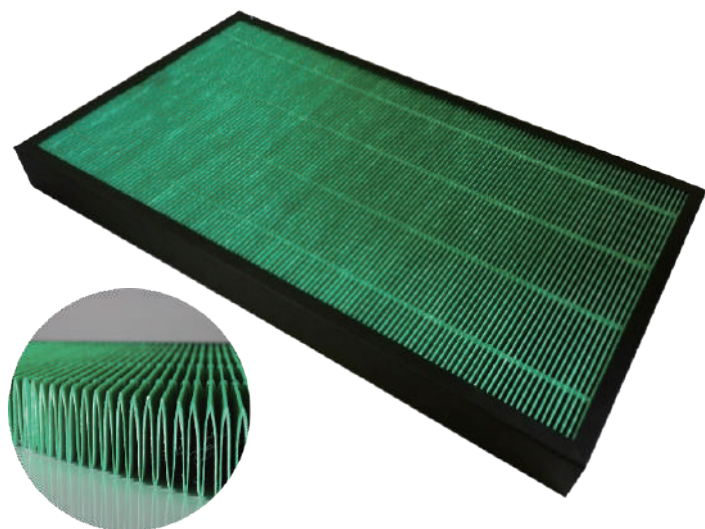

Functional Dust Collection Filter

Freely choose and customize dust collection performance and additional function

Multi
Function

Dust

Efficiency

USE

- Air purifier
- Car air-conditioner
- Vacuum cleaner etc.

Features

Feature Dust collection filter with multi function

The structure is double layer of “Dust collection filter medium + Multi function filter medium”. Select dust collection performance and additional function according to the use, and it's possible to customize the performance.

Selectable dust-collection performance and additional function

【Dust collection filter medium】 Selectable dust collection performance
HEPA
Semi-HEPA
Medium-performance
Coarse dust
Others (PM2.5, Pollen Barrier, etc.)